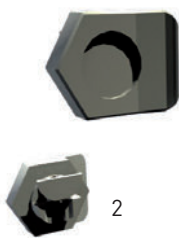

The canvas must include eyelets (internal diameter 15 mm), positioned every 40 cm along the perimeter.

The eyelets must be positioned 8 cm from the corners.

Technical specifications

OVIO® components

COMPONENTS	CODE	DESCRIPTION
1	OVP PROFILE 1.2	OVIO® profile section, length 6 metres
2	OVP CLIPS	OVIO® clips, 1 set of 2 pieces to interlock the sheet to the profile section
3	OV KIT ANGLE 90	OVIO® attachment kit for 90° angle
4	OV KIT JONCTION	OVIO® attachment kit for joining 2 profile sections on the same frame
5	OVP RACCORD ACCESSOIRE	OVIO® fastener for attaching an accessory to the profile section
6	OV KIT POTEAU	OVIO® pole fixing kit: for rectangular pole of 20 x20 cm maximum
7	OV KEY BASE	OVIO® key for installing the fabric in the section and for dismantling it
8	OV KEY TAKE OUT	OVIO® professional key for frequent use. For quick and easy dismantling of the canvas
9	OV KEY POWER	OVIO® professional key for frequent use. Offers optimal tensioning of your XXL canvas without any effort
10	OVP SCIE CIRCULAIRE	Circular saw for cutting the OVIO® profile section at a 45° or 90° angle
11	OV HQI 150 + POTENCE 50 CM	HQI 150 w spotlight mounted on OVIO® 50 cm overhead signpost
12	OV HQI 150 + POTENCE 100 CM	HQI 150 w spotlight mounted on OVIO® 100 cm overhead signpost