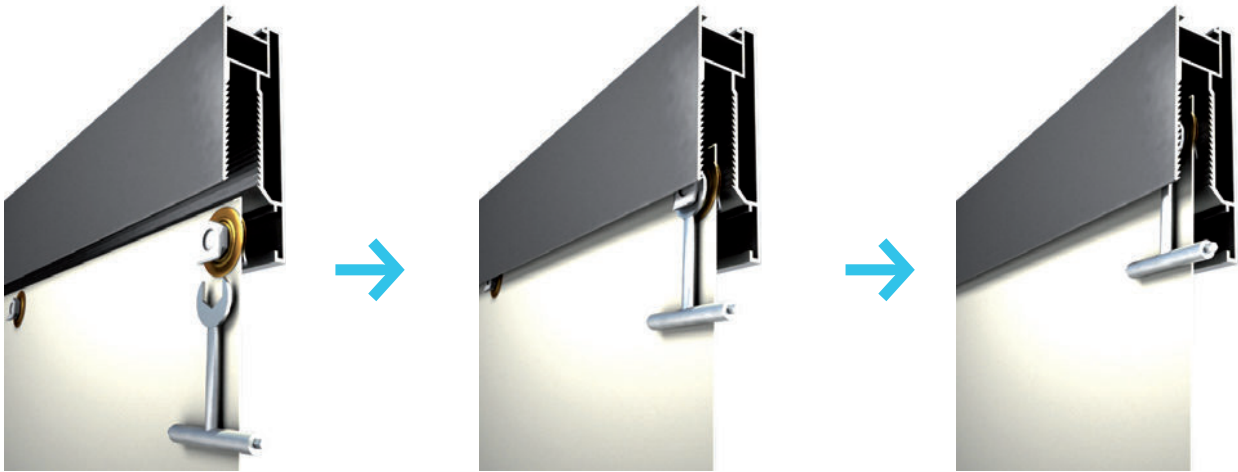

Positioning and tensioning the canvas in the OVIO® section

Technical data

OVIO® section: aluminium
OVIO® clips: high-strength polymer
Spot resistance: 820 N
Application temperature: from -35°C to +80°C