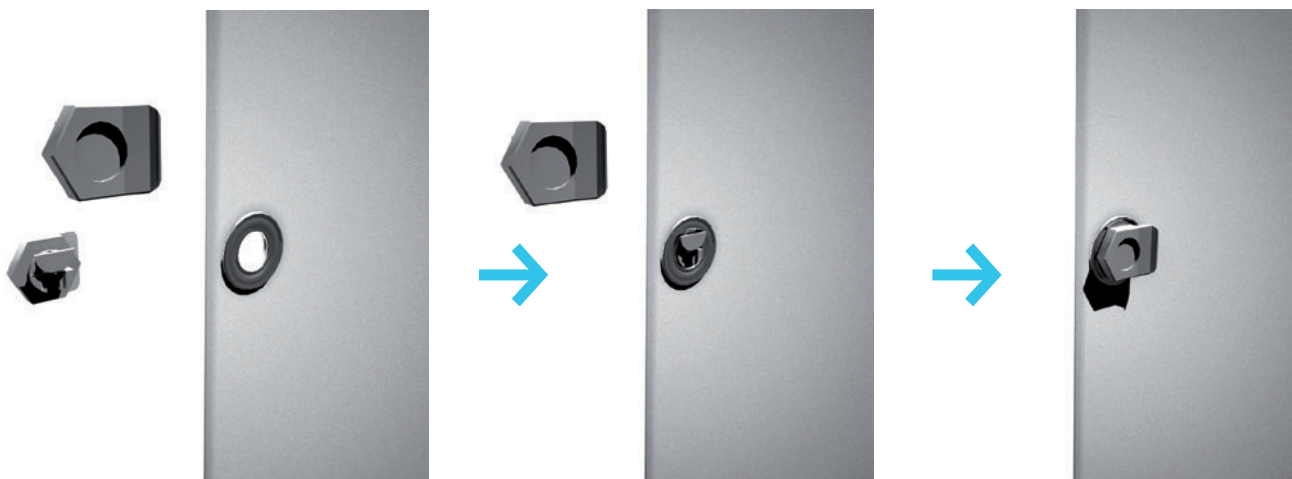

Clip innovation

OVIO®'s major innovation is its clip system. Very rugged and easy to position, they offer unmatched durability and reduce your positioning costs.

Outstanding finishing

The canvas is perfectly tensioned thanks to the OVIO® system. Give your advertising an even more professional look!

Technical specifications

OVIO®, universal stretched canvas system

Positioning the OVIO® clip

Benefits

- Design** > Attractive and discrete
- Easy** > Easy to build and install
- Strong** > Excellent mechanical durability