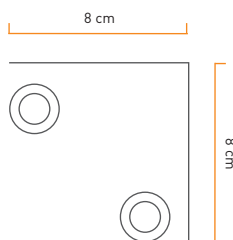

N.B. Ensure there is a fixing point at least every 3 metres.

Positioning and tensioning the canvas in the OVIO® section

Technical data

OVIO® section: aluminium
OVIO® clips: high-strength polymer
Spot resistance: 820 N
Application temperature: from -35°C to +80°C

Preparing the canvas

The size of the canvas must be equal to the overall size of the frame less 10 cm.

Example: OVIO® frame 5 x 2 m > canvas 4.90 x 1.90 m
(including 10 cm internal margin on the perimeter)

The canvas must include eyelets (internal diameter 15 mm), positioned every 40 cm along the perimeter.

The eyelets must be positioned 8 cm from the corners.

Technical specifications

OVIO® components

COMPONENTS	CODE	DESCRIPTION
1	OVP PROFILE 1.2	OVIO® profile section, length 6 metres
2	OVP CLIPS	OVIO® clips, 1 set of 2 pieces to interlock the sheet to the profile section
3	OV KIT ANGLE 90	OVIO® attachment kit for 90° angle
4	OV KIT JONCTION	OVIO® attachment kit for joining 2 profile sections on the same frame
5	OVP RACCORD ACCESSOIRE	OVIO® fastener for attaching an accessory to the profile section
6	OV KIT POTEAU	OVIO® pole fixing kit: for rectangular pole of 20 x20 cm maximum
7	OV KEY BASE	OVIO® key for installing the fabric in the section and for dismantling it
8	OV KEY TAKE OUT	OVIO® professional key for frequent use. For quick and easy dismantling of the canvas
9	OV KEY POWER	OVIO® professional key for frequent use. Offers optimal tensioning of your XXL canvas without any effort
10	OVP SCIE CIRCULAIRE	Circular saw for cutting the OVIO® profile section at a 45° or 90° angle
11	OV HQI 150 + POTENCE 50 CM	HQI 150 w spotlight mounted on OVIO® 50 cm overhead signpost
12	OV HQI 150 + POTENCE 100 CM	HQI 150 w spotlight mounted on OVIO® 100 cm overhead signpost